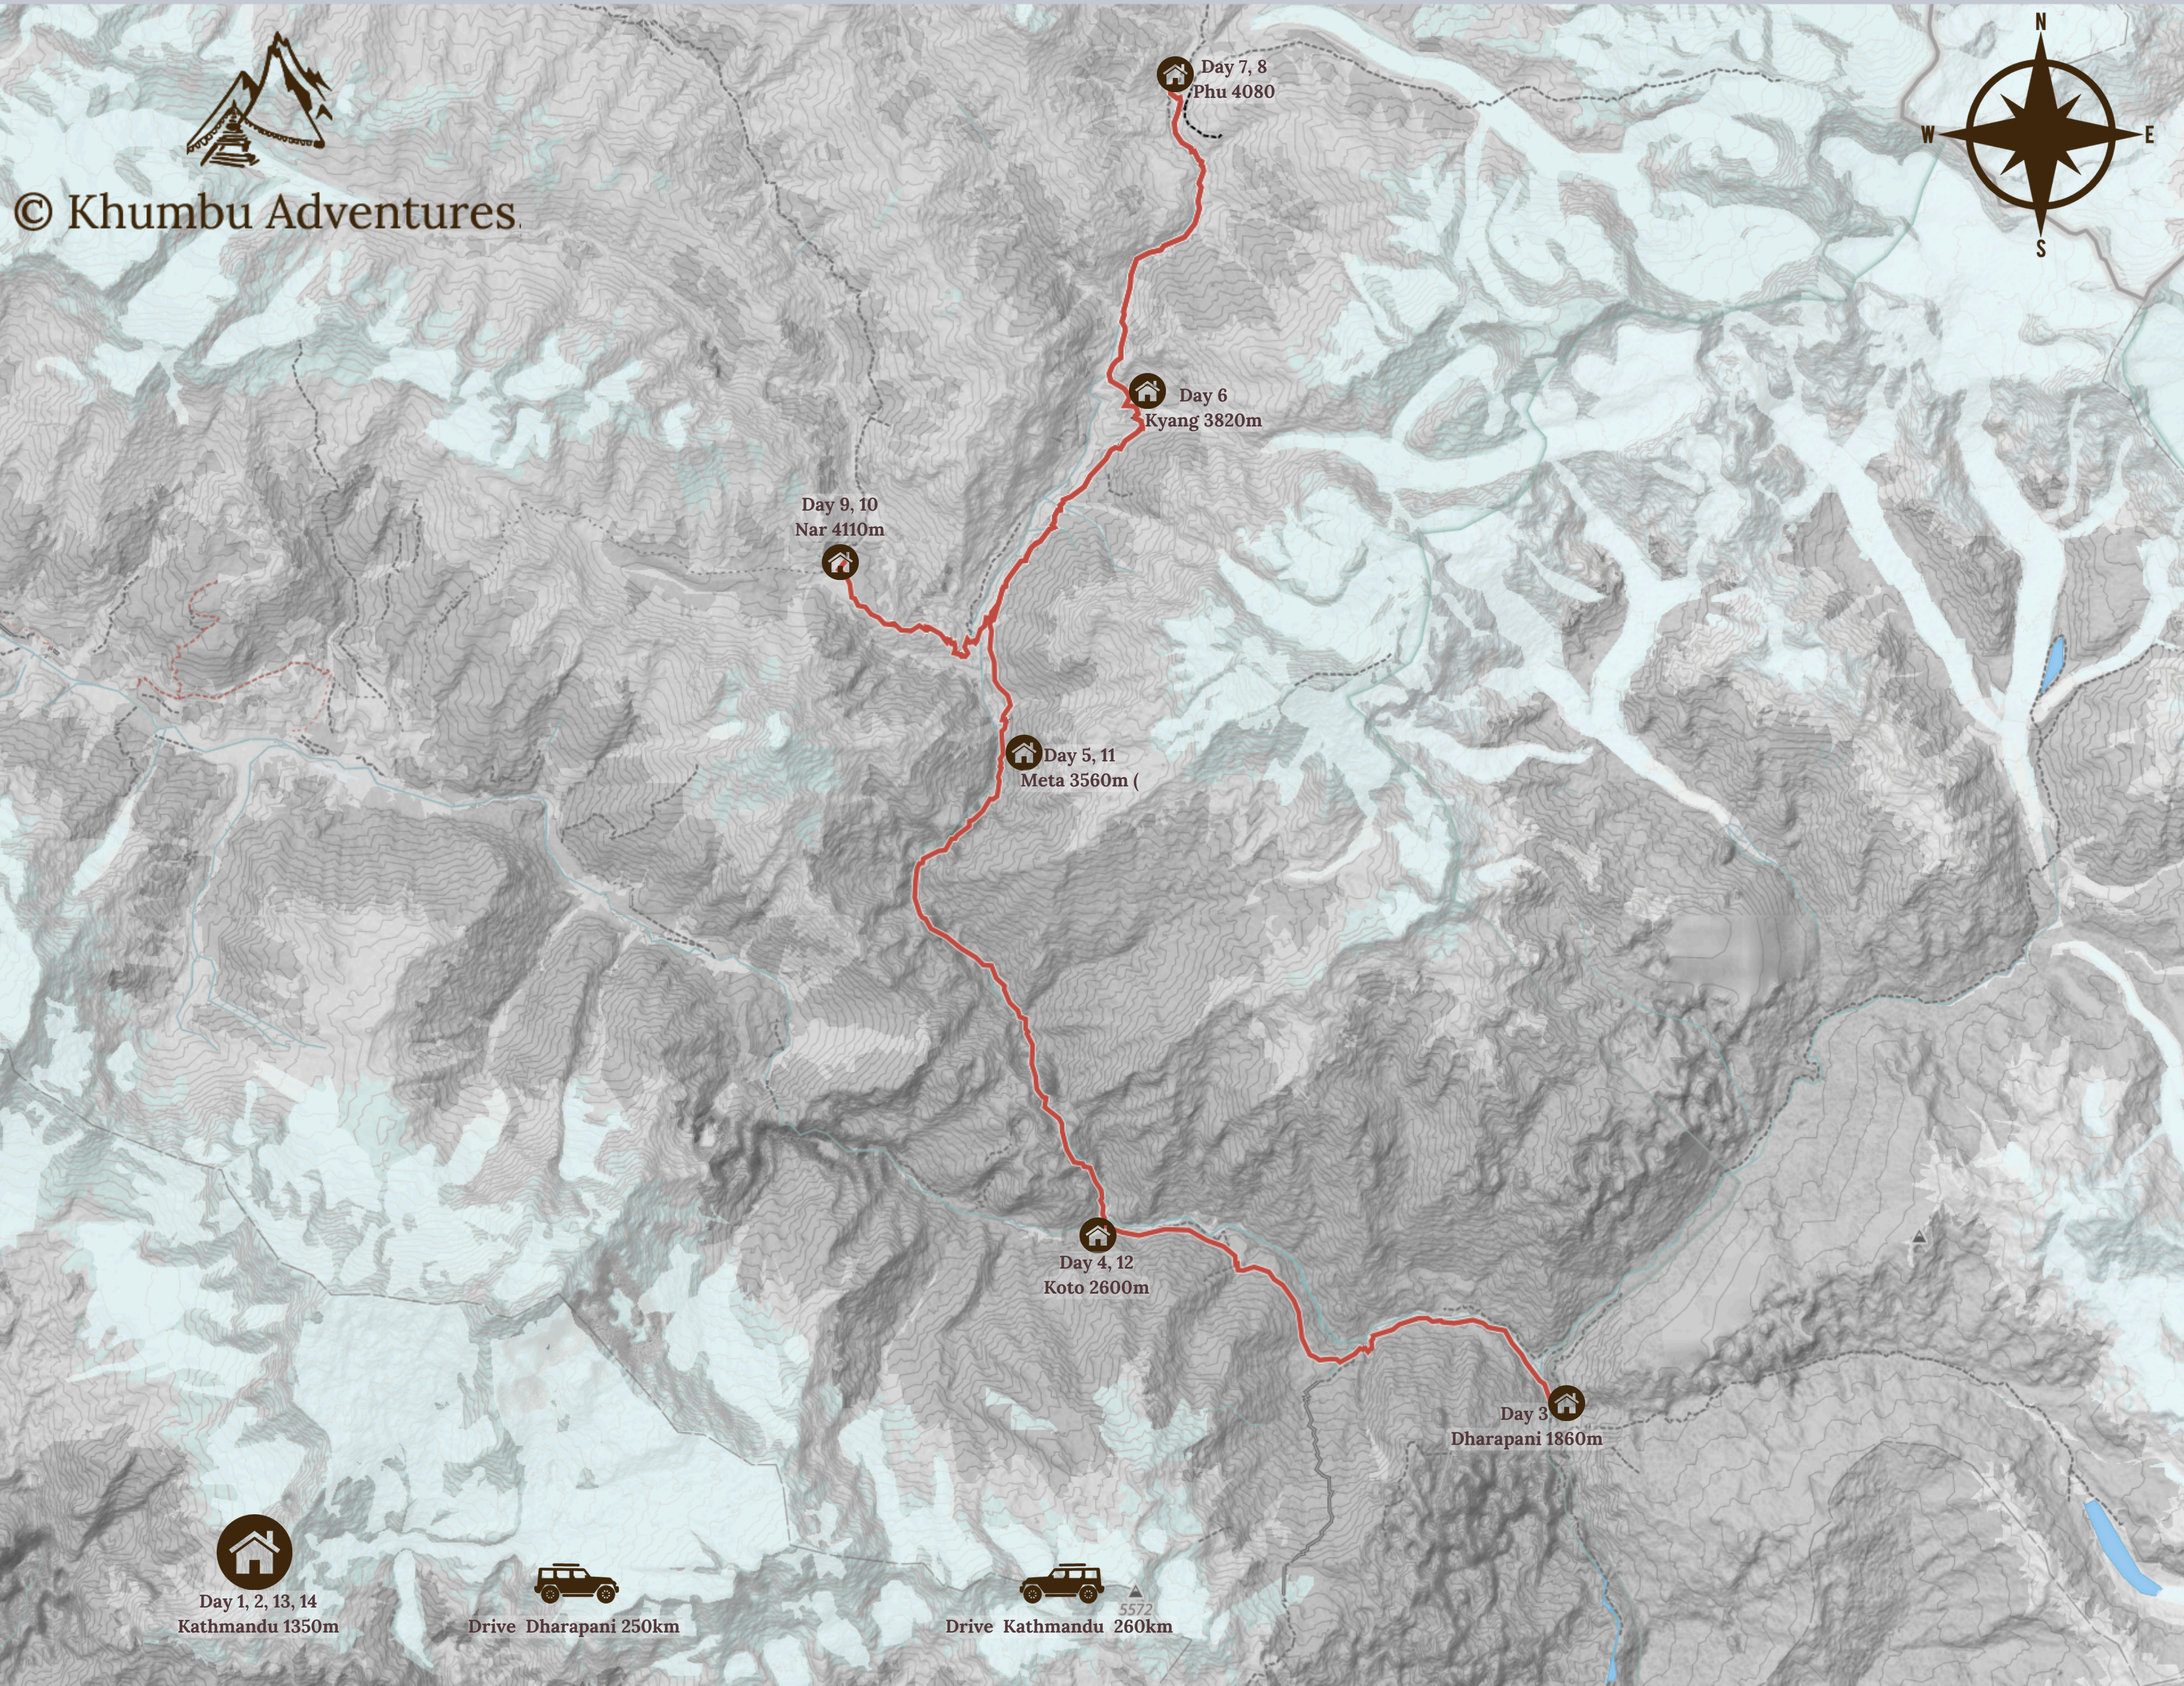

# Khumbu adventures (Nar Phu Trek Map)

© Khumbu Adventures

Day 7, 8  
Phu 4080

Day 6  
Kyang 3820m

Day 9, 10  
Nar 4110m

Day 5, 11  
Meta 3560m (

Day 4, 12  
Koto 2600m

Day 3  
Dharapani 1860m

Day 1, 2, 13, 14  
Kathmandu 1350m

Drive Dharapani 250km

Drive Kathmandu 260km

5572