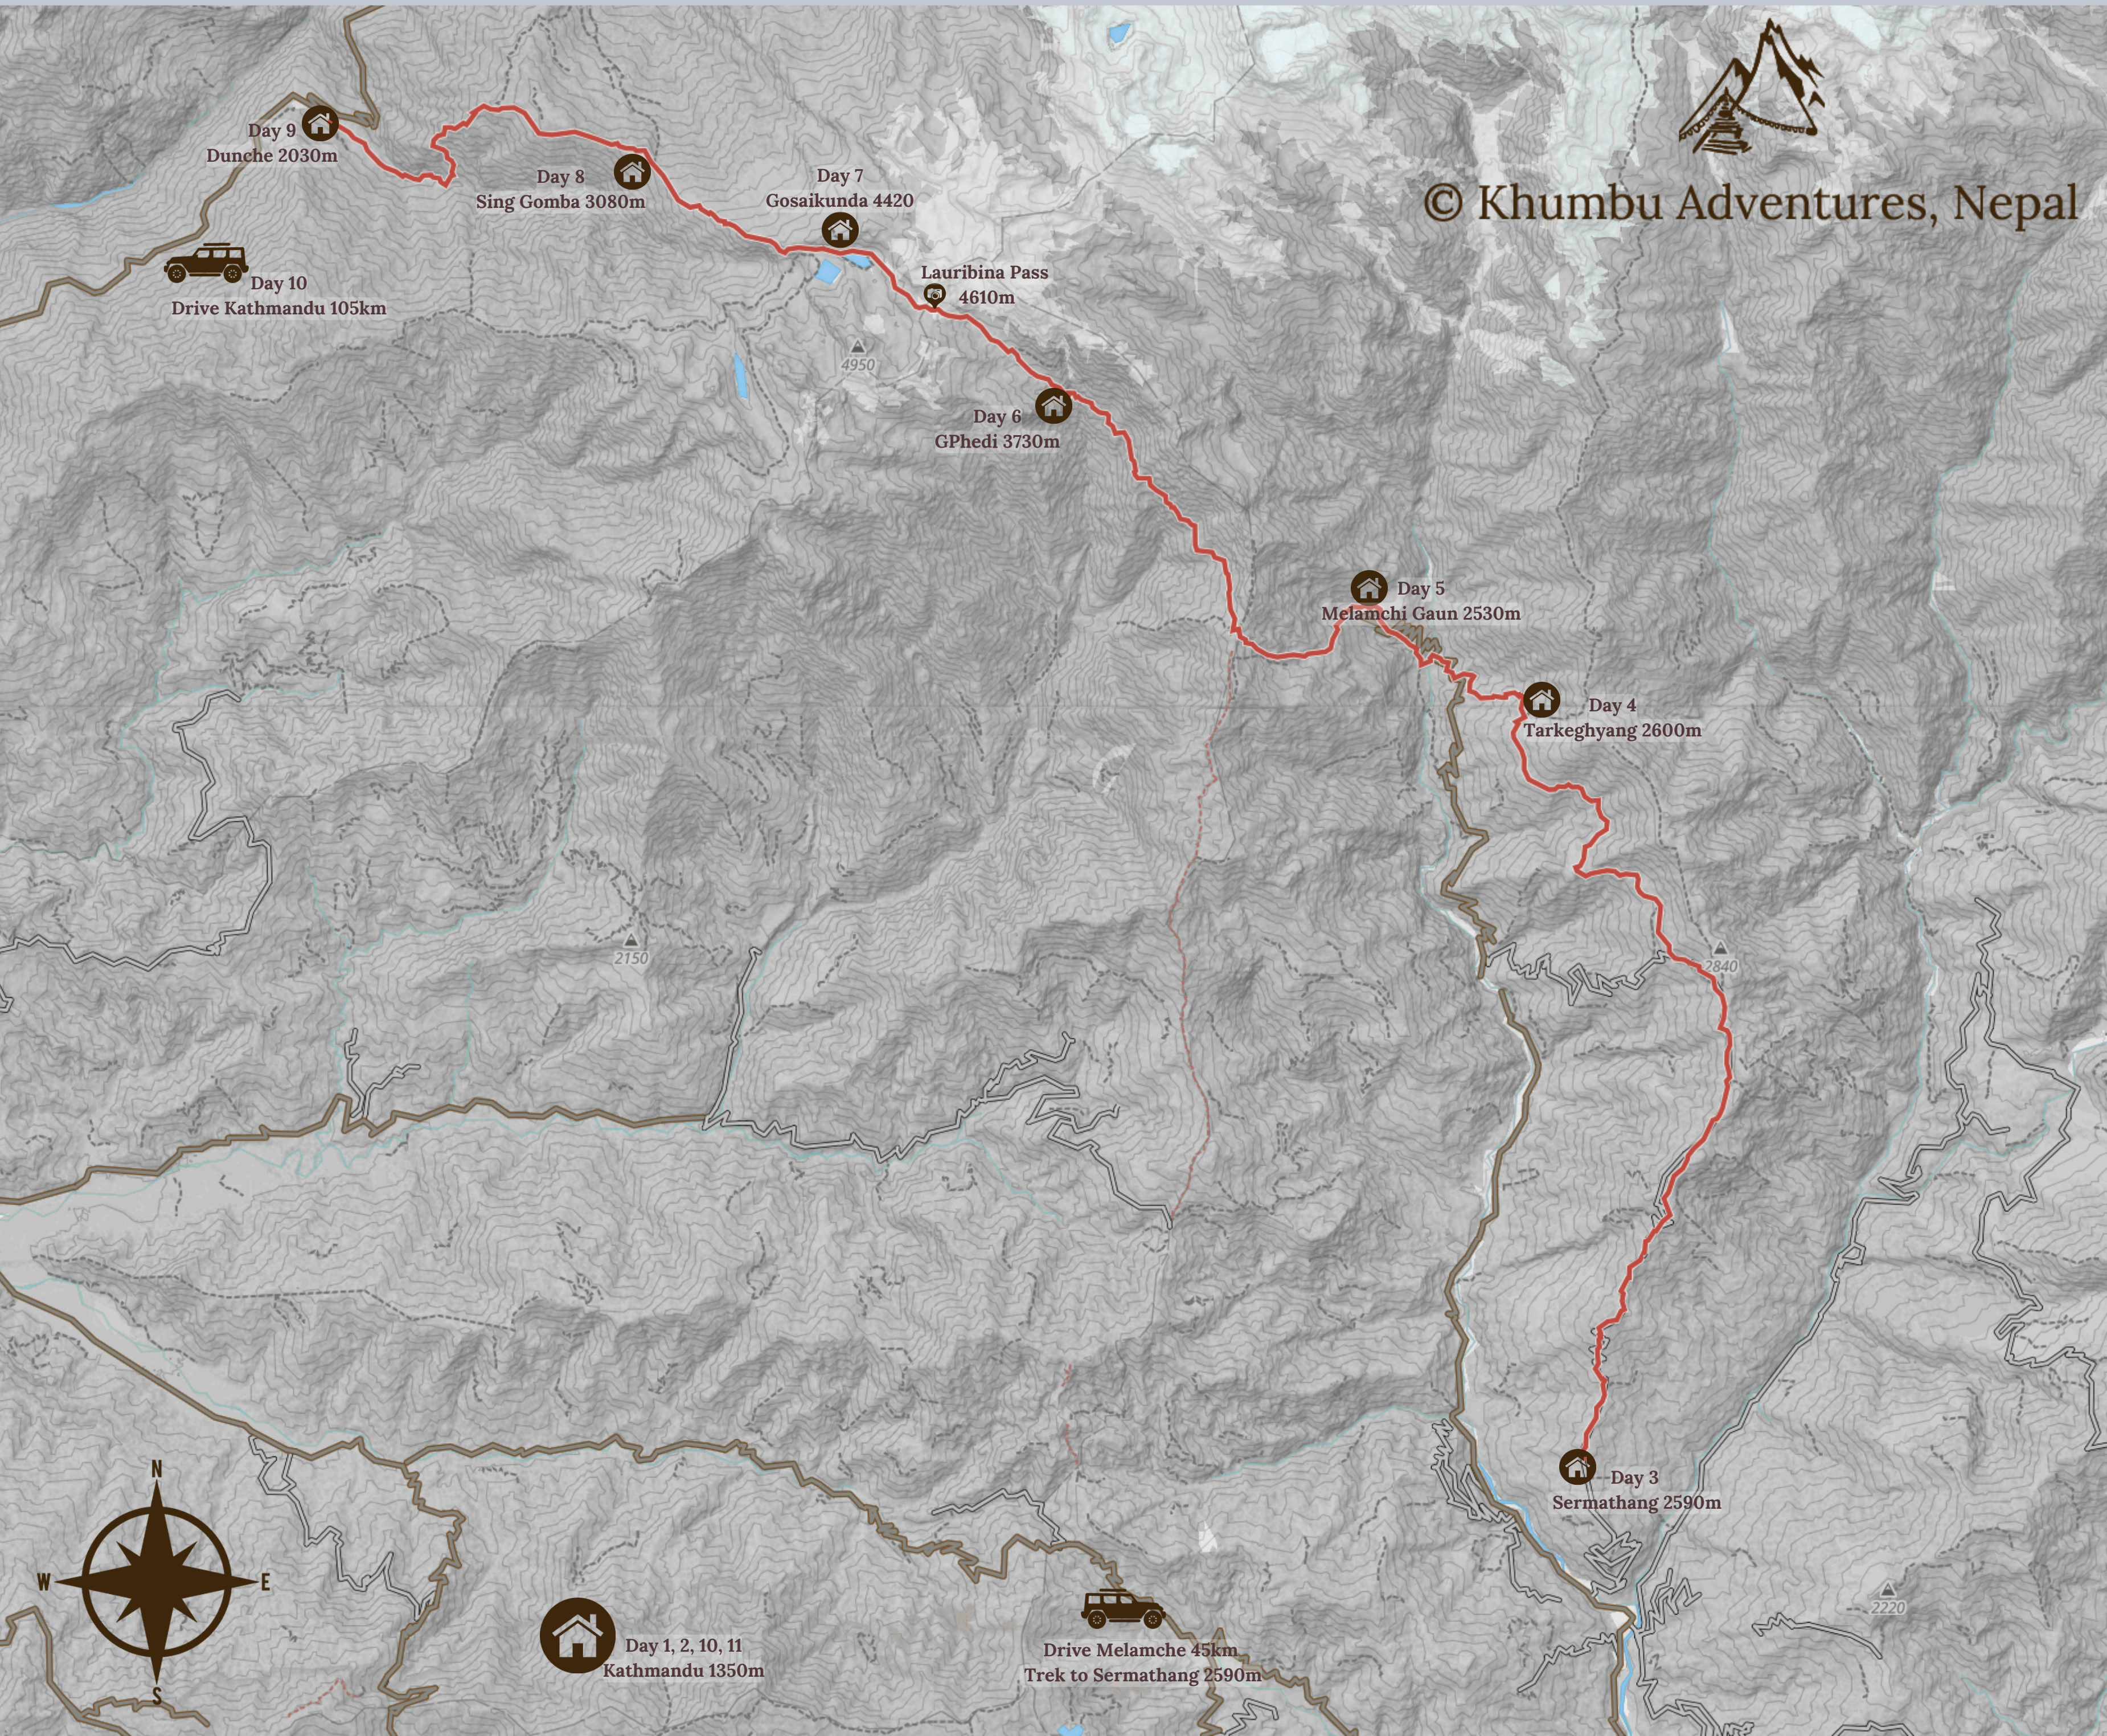

# Khumbu adventures (Helambu Gosaikunda Trek Map)

© Khumbu Adventures, Nepal

Day 9  
Dunche 2030m

Day 8  
Sing Gomba 3080m

Day 7  
Gosaikunda 4420

Lauribina Pass  
4610m

Day 6  
GPhedi 3730m

Day 5  
Melamchi Gaun 2530m

Day 4  
Tarkeghyang 2600m

Day 3  
Sermathang 2590m

Day 1, 2, 10, 11  
Kathmandu 1350m

Drive Melamche 45km  
Trek to Sermathang 2590m