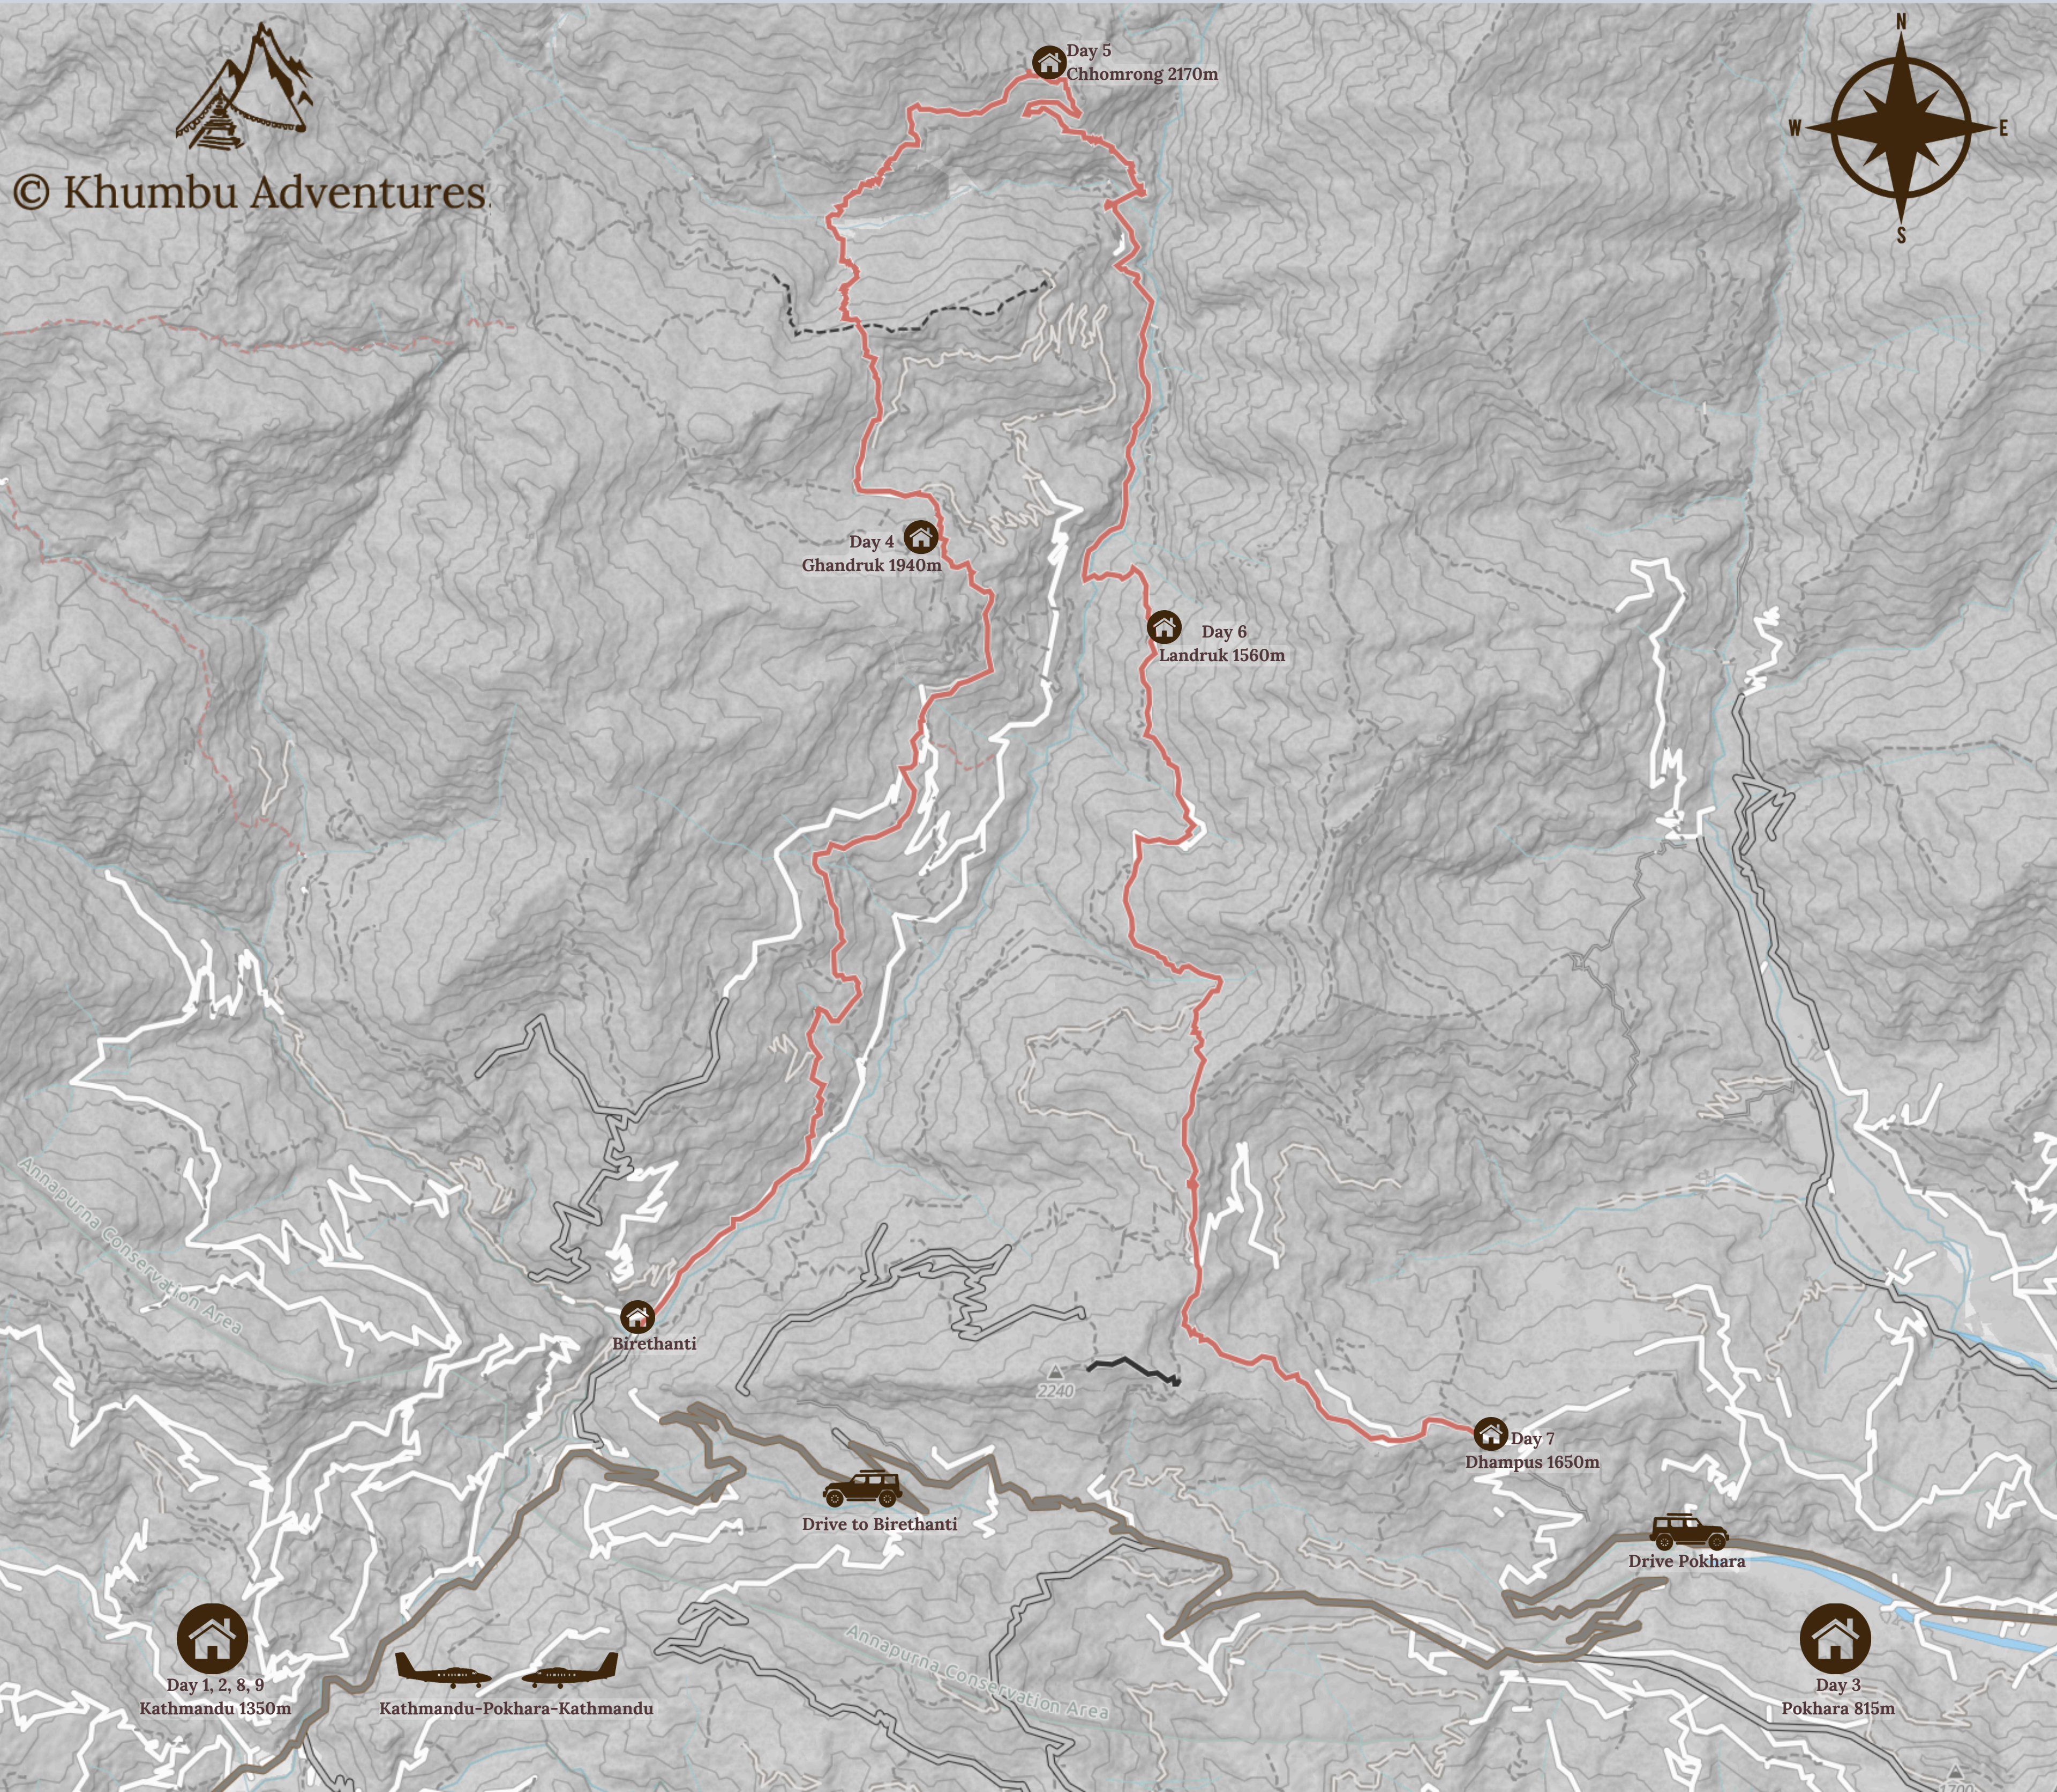

Khumbu adventures (Annapurna Luxury Trek Map)

© Khumbu Adventures

Day 5
Chhomrong 2170m

Day 4
Ghandruk 1940m

Day 6
Landruk 1560m

Day 7
Dhampus 1650m

Day 1, 2, 8, 9
Kathmandu 1350m

Kathmandu-Pokhara-Kathmandu

Drive to Birethanti

Drive Pokhara

Day 3
Pokhara 815m

2240

1700