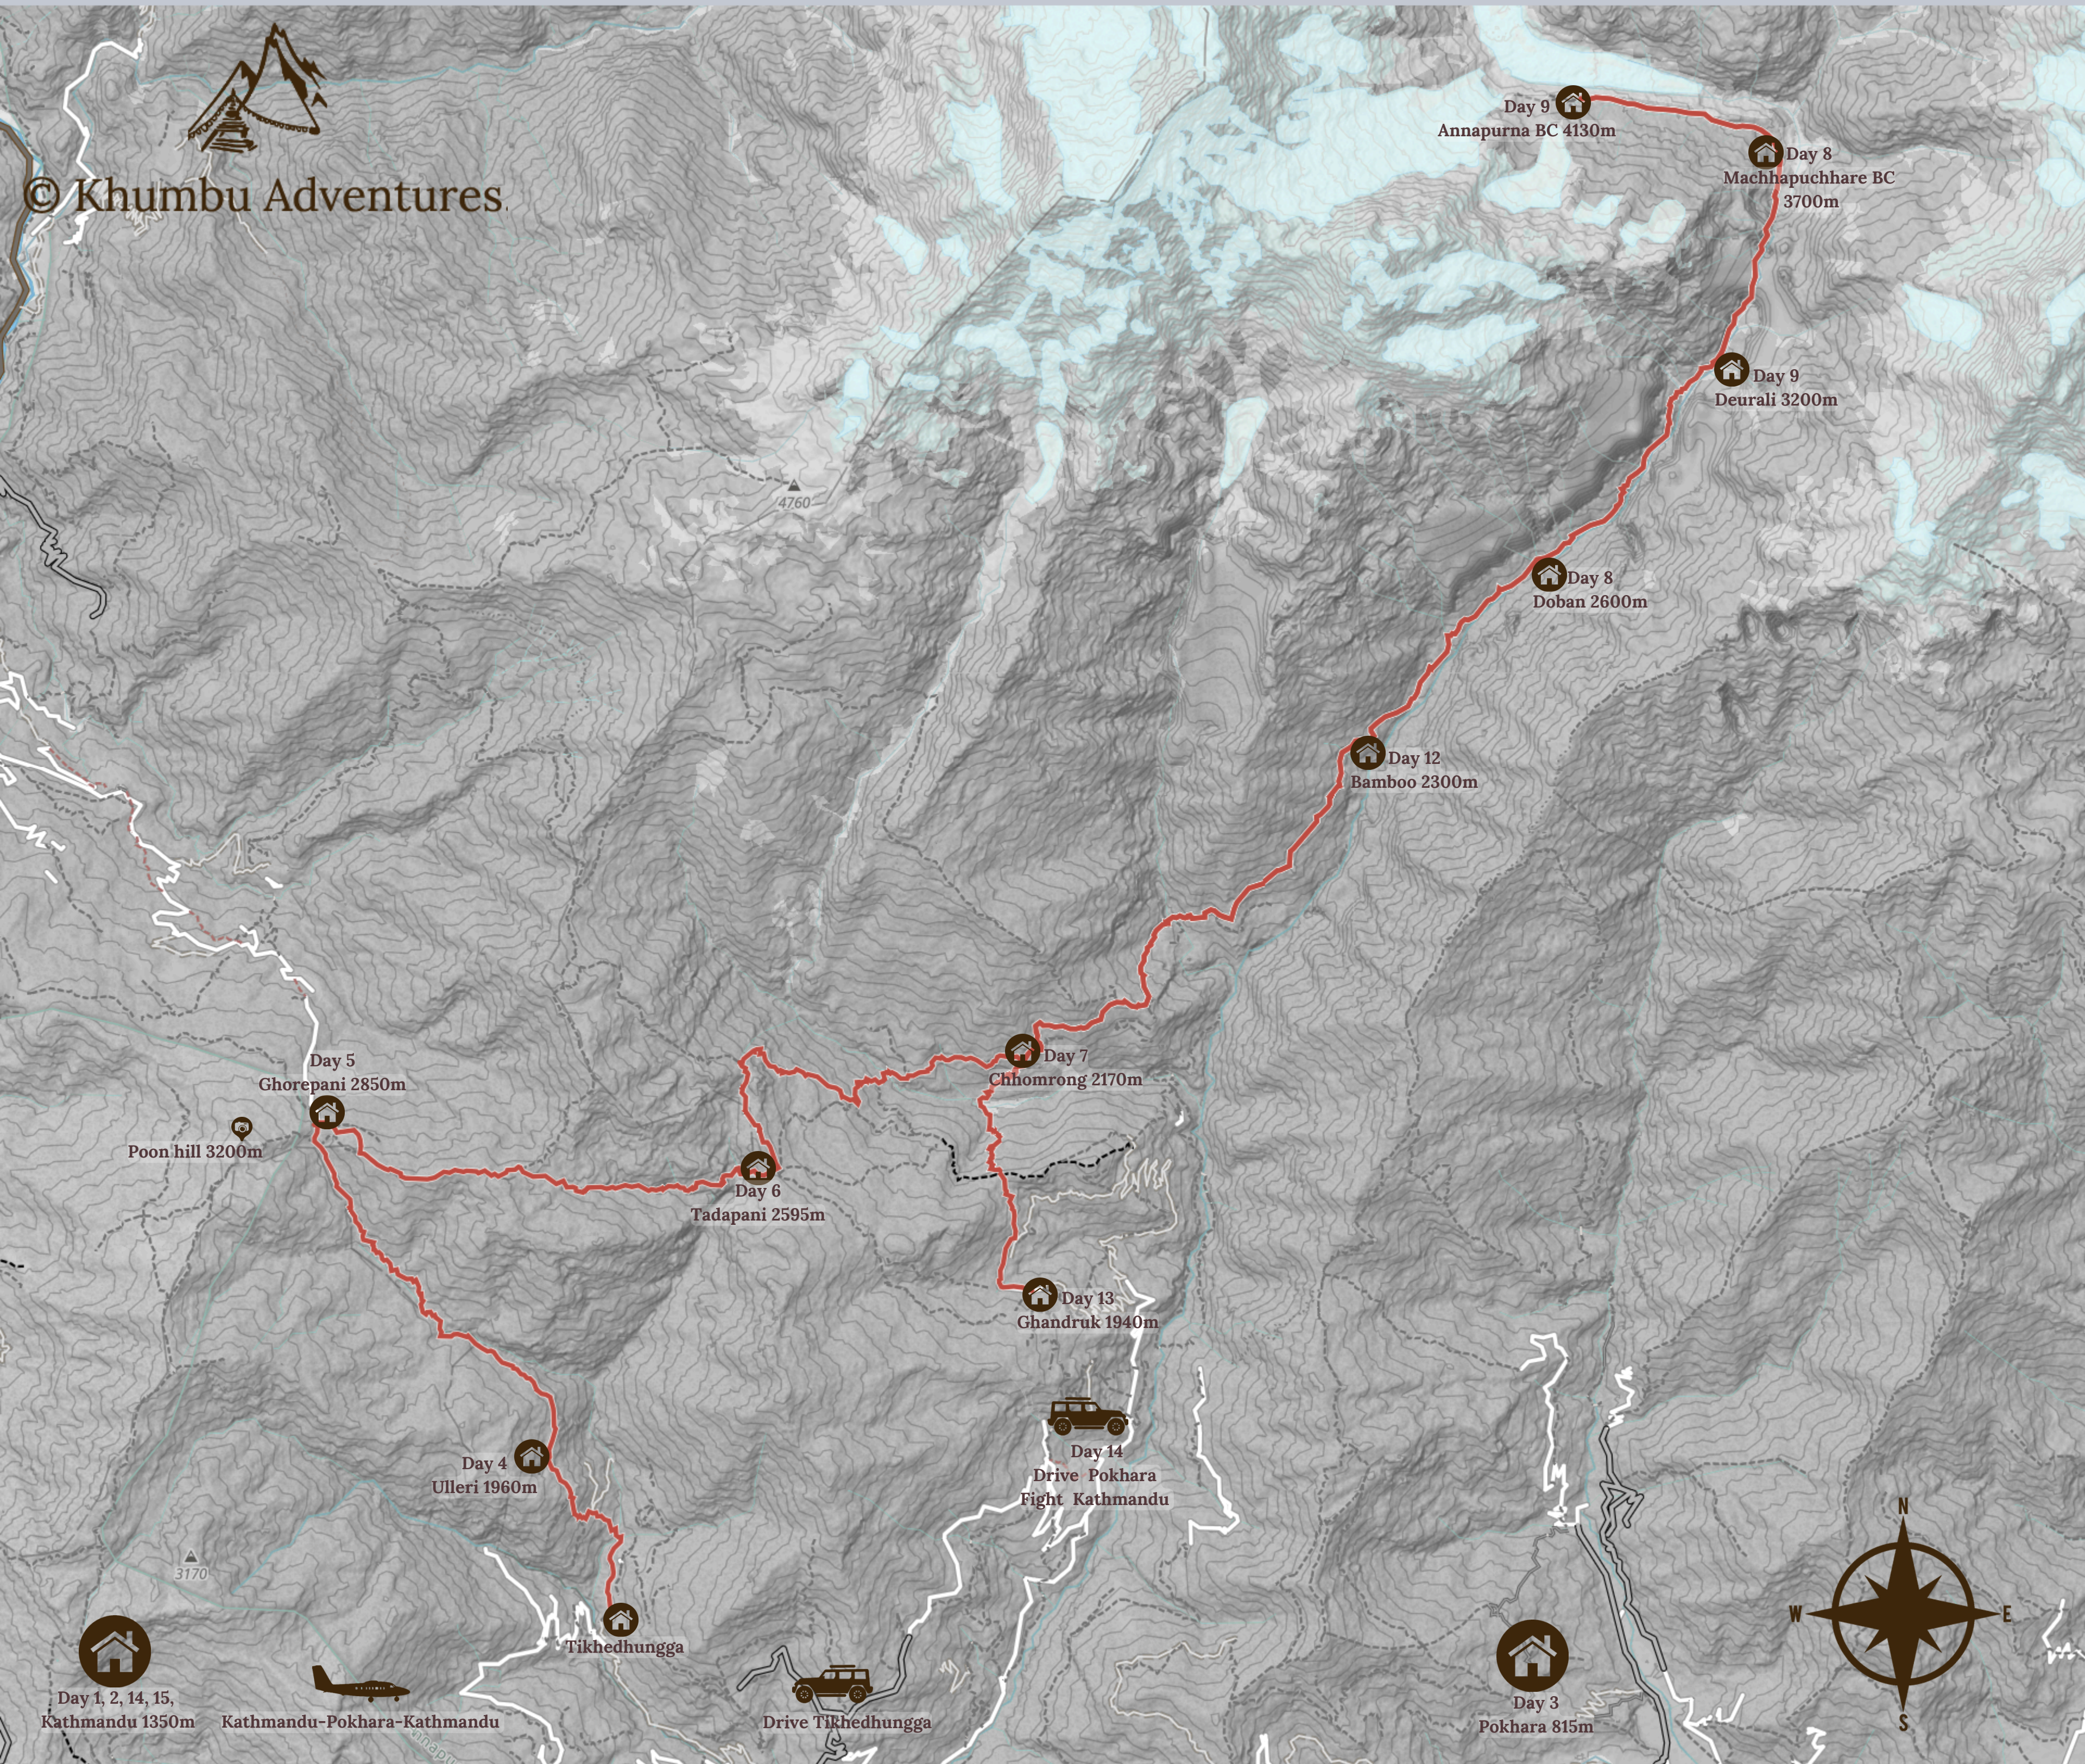

Khumbu adventures (Annapurna BC via Ghorepani Map)

© Khumbu Adventures.

Day 1, 2, 14, 15,
Kathmandu 1350m

Kathmandu-Pokhara-Kathmandu

Day 4
Ulleri 1960m

Tikhedhungga

Drive Tikhedhungga

Day 5
Ghorepani 2850m

Poon.hill 3200m

Day 6
Tadapani 2595m

Day 7
Chhomrong 2170m

Day 13
Ghandruk 1940m

Day 14
Drive Pokhara
Fight Kathmandu

Day 12
Bamboo 2300m

Day 8
Doban 2600m

Day 9
Deurali 3200m

Day 8
Machhapuchhare BC
3700m

Day 9
Annapurna BC 4130m