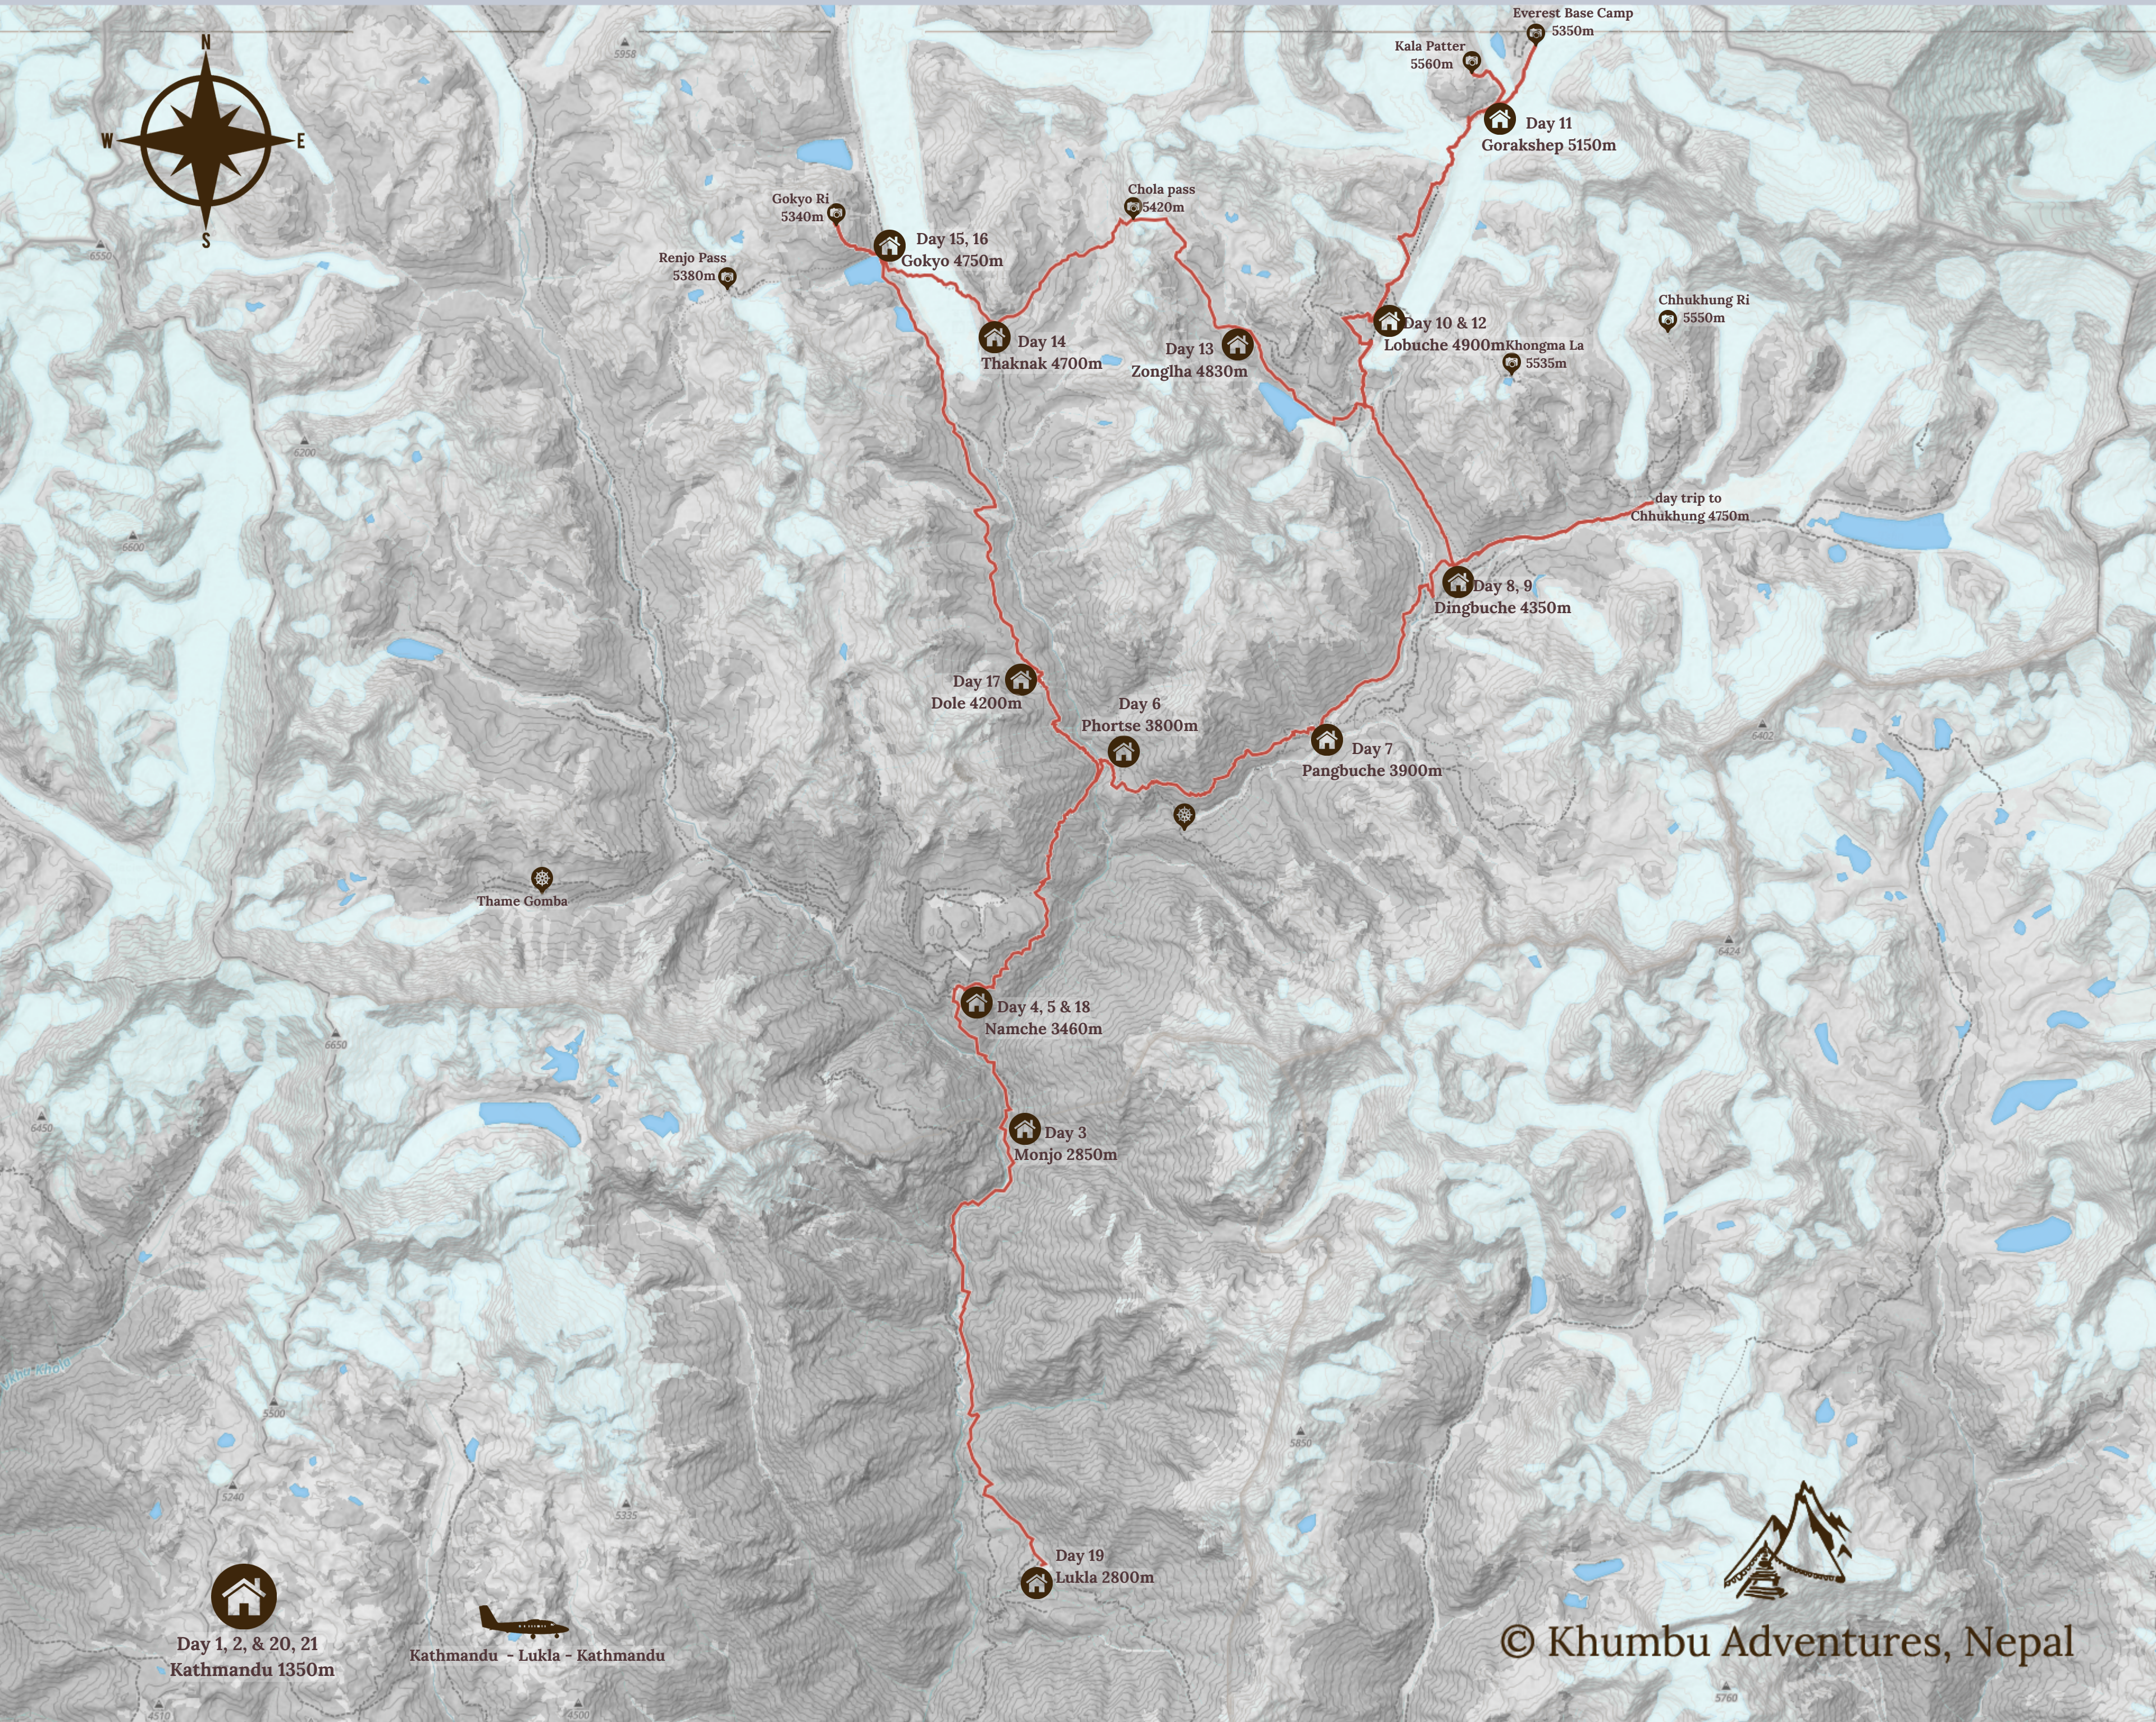

# Khumbu Adv ( Cho La Pass Trek Map)

Day 1, 2, & 20, 21  
Kathmandu 1350m

Kathmandu - Lukla - Kathmandu

© Khumbu Adventures, Nepal